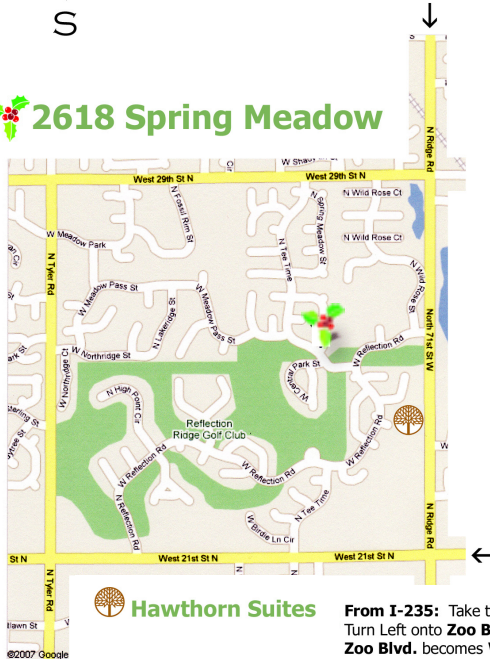

Christmas Open House and Meeting

Saturday, December 5, 2009

Katie Scheer's House

5:00 pm - 8:00 pm

2618 Spring Meadow

Wichita, KS 67205

RSVP: Kate 316-461-2621

Please bring your family and friends!

The chapter will provide pizza, salad, and drinks.

Feel free to bring an appetizer, snack or dessert.

From K96: South on **Ridge Rd.** (2 miles)
Turn Right (West) on **Reflection Rd.**
Take your third Right on **Tee Time**
then Right again on **Spring Meadow.**
It is the third house on the right.

2618 Spring Meadow

Hawthorn Suites

From I-235: Take the **Zoo Blvd** Exit.
Turn Left onto **Zoo Blvd.**
Zoo Blvd. becomes **W. 21st St.**
Turn Right on **Ridge Rd.** (at the light)
Turn Left (West) on **Reflection Rd.**
Take your third Right on **Tee Time**
then Right again on **Spring Meadow.**
It is the third house on the right.